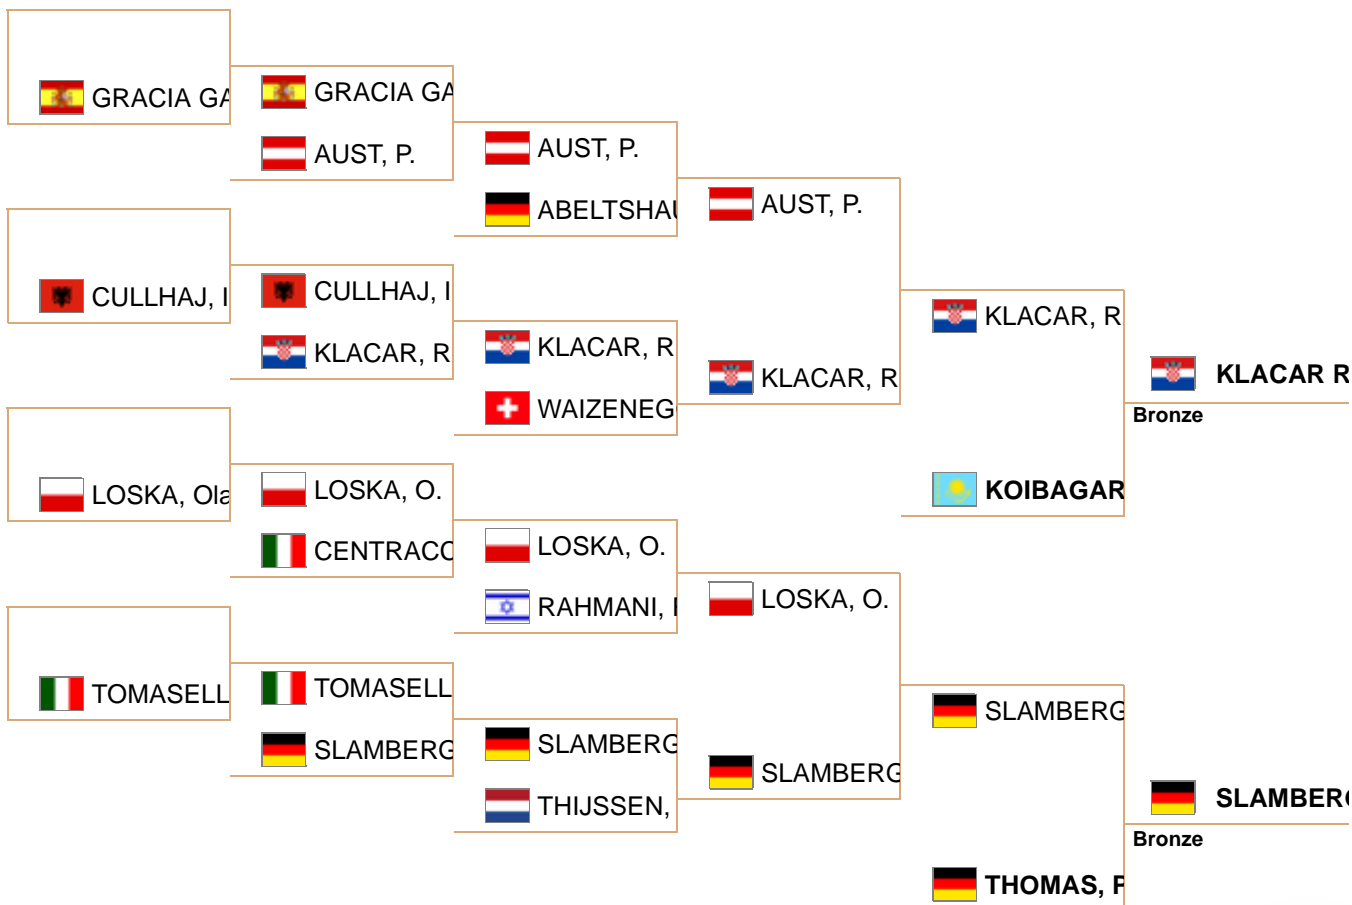

Pool A -73 kg

Pool B -73 kg

Pool C -73 kg

Pool D -73 kg

Repechage -73 kg

Finals -73 kg