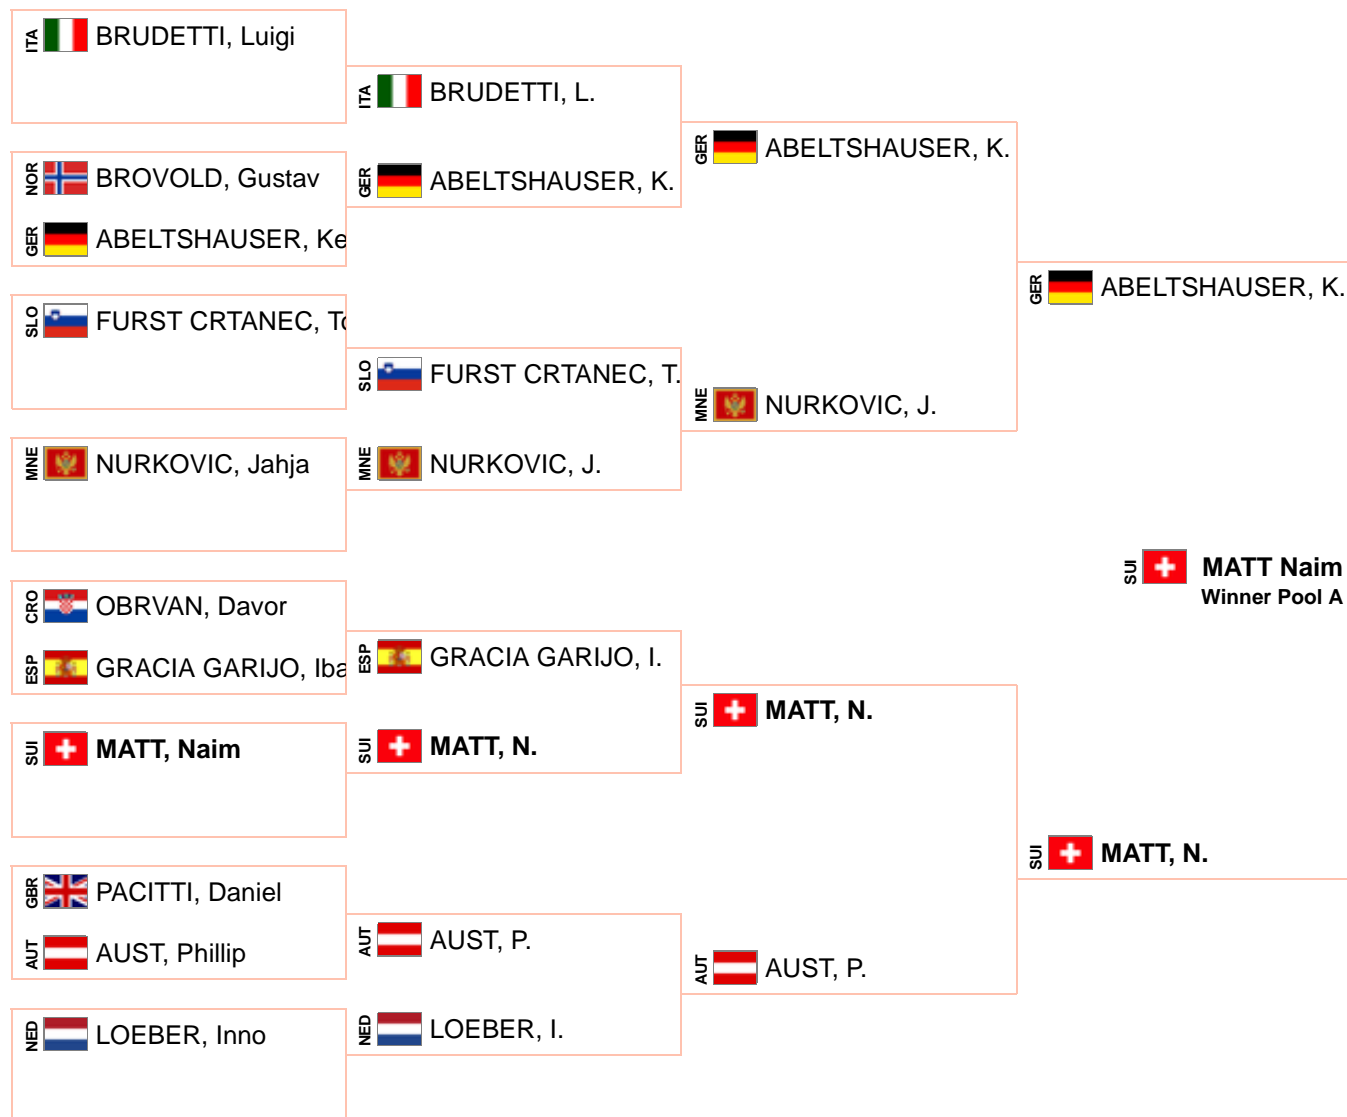

Pool A -73 kg

Pool B -73 kg

Pool C -73 kg

Pool D -73 kg

Repechage -73 kg

Finals -73 kg