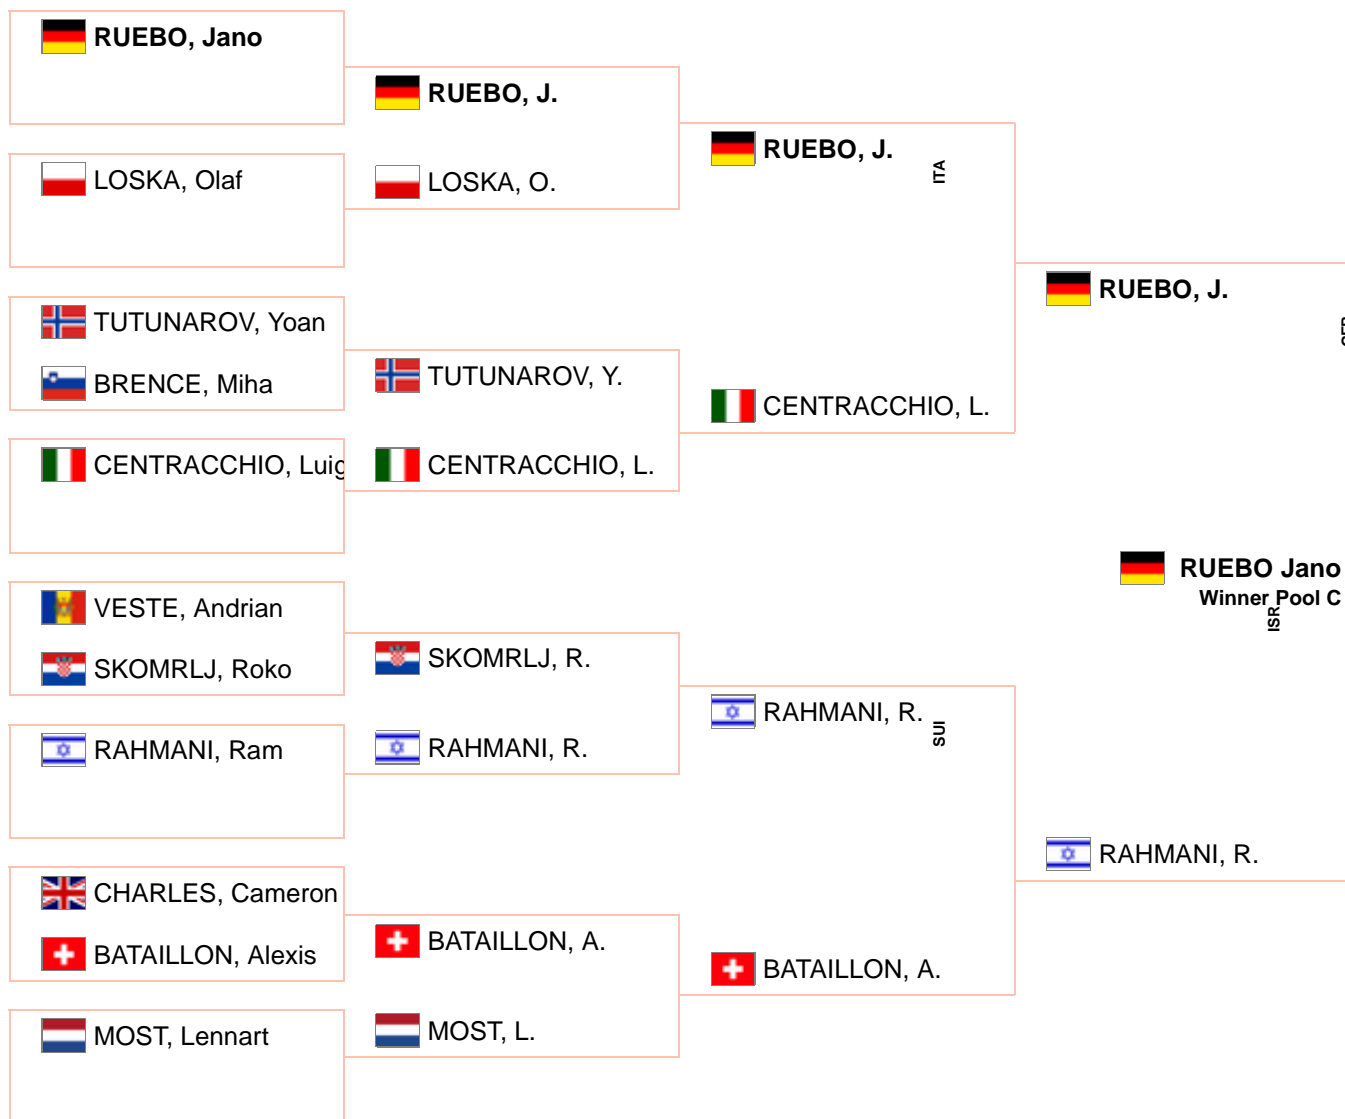

Pool A -73 kg

Pool B -73 kg

Pool C -73 kg

Pool D -73 kg

Repechage -73 kg

Finals -73 kg