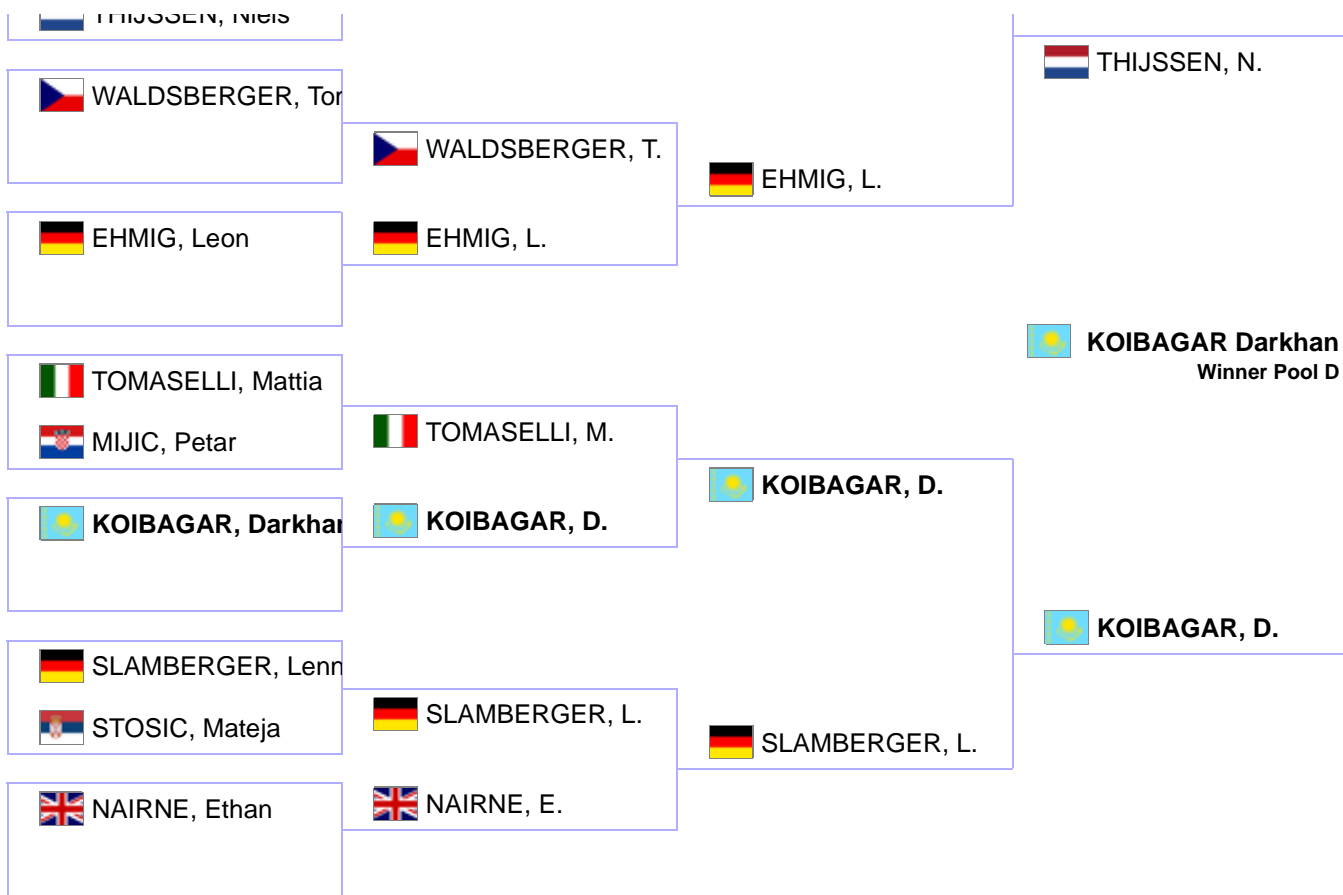

Pool A -73 kg

Pool B -73 kg

Pool C -73 kg

Pool D -73 kg

Repechage -73 kg

Finals -73 kg