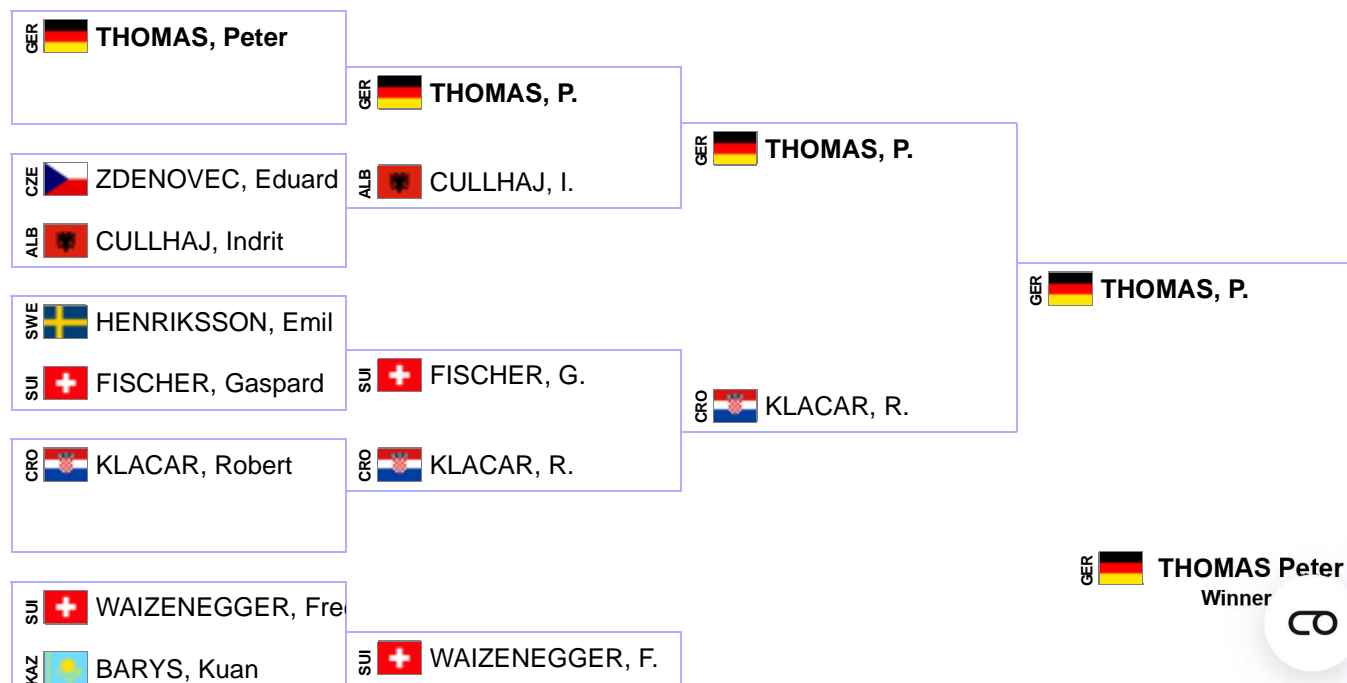

Pool A -73 kg

Pool B -73 kg

Pool C -73 kg

Pool D -73 kg

Repechage -73 kg

Finals -73 kg